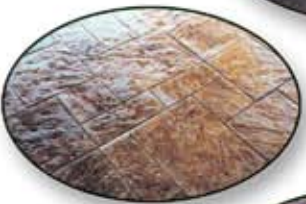

Concrete Overlay Textures

COURSE SANDSTONE

COQUINA WITH SEASHELLS

EUROPEAN FAN

GRAND ASHLER SLATE

LONDON COBBLESTONE

OLD BRICK BASKETWEAVE

PACIFIC BOARDWALK

RANDOM STONE

ROYAL ASHLER

OLD GRANITE

ITALIAN SLATE

All colors shown here are intended to show the APPROXIMATE color of finish, choices, and ranges.

Do not use this chart as final selection, for colors are affected by site conditions and installation procedure.

Caruthers Concrete Service recommends making final selections from job specific samples made in the field.